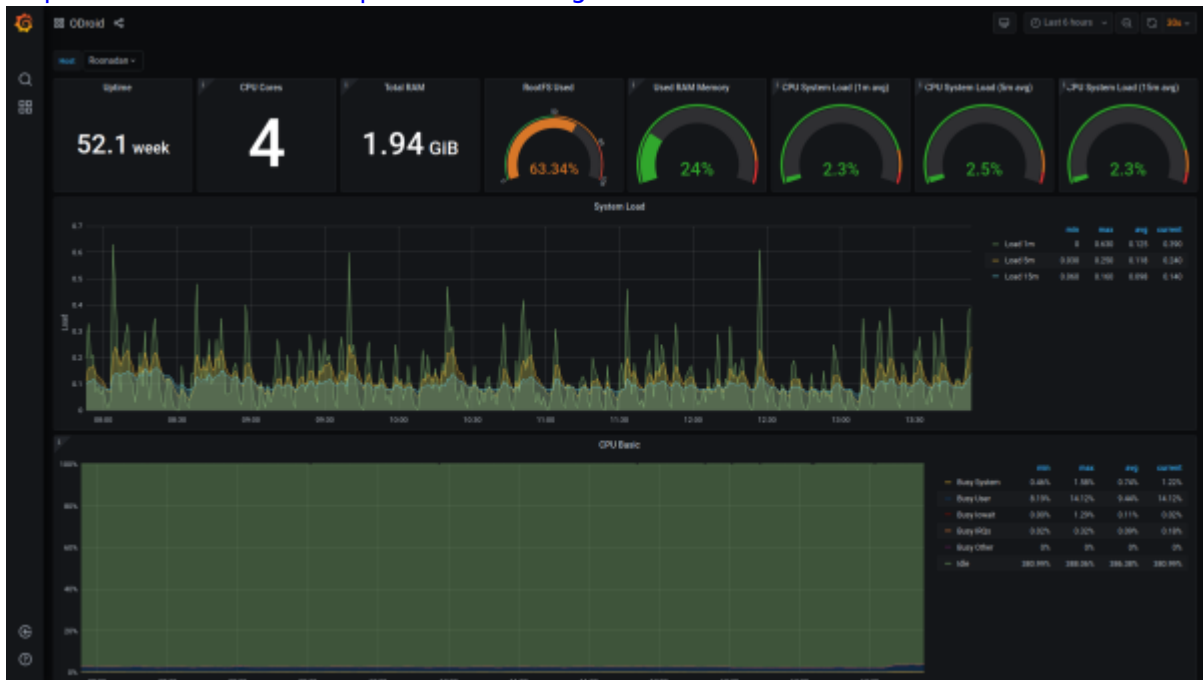

ODroid (mcr-delta)

- <http://roonadan.lan/d/tl2qaTEiz/odroid?orgId=1&refresh=30s>
- <http://192.168.1.189/d/tl2qaTEiz/odroid?orgId=1&refresh=30s>