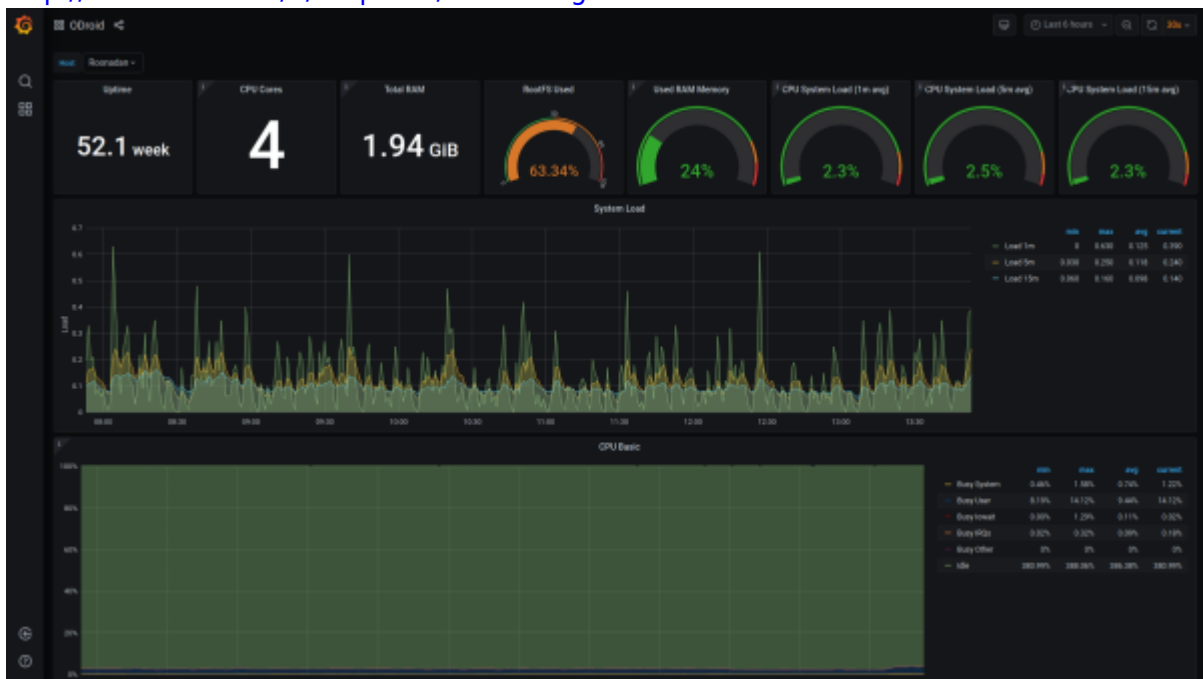

ODroid

- <http://roonadan.lan/d/tl2qaTEiz/odroid?orgId=1&refresh=30s>
- <http://192.168.1.189/d/tl2qaTEiz/odroid?orgId=1&refresh=30s>