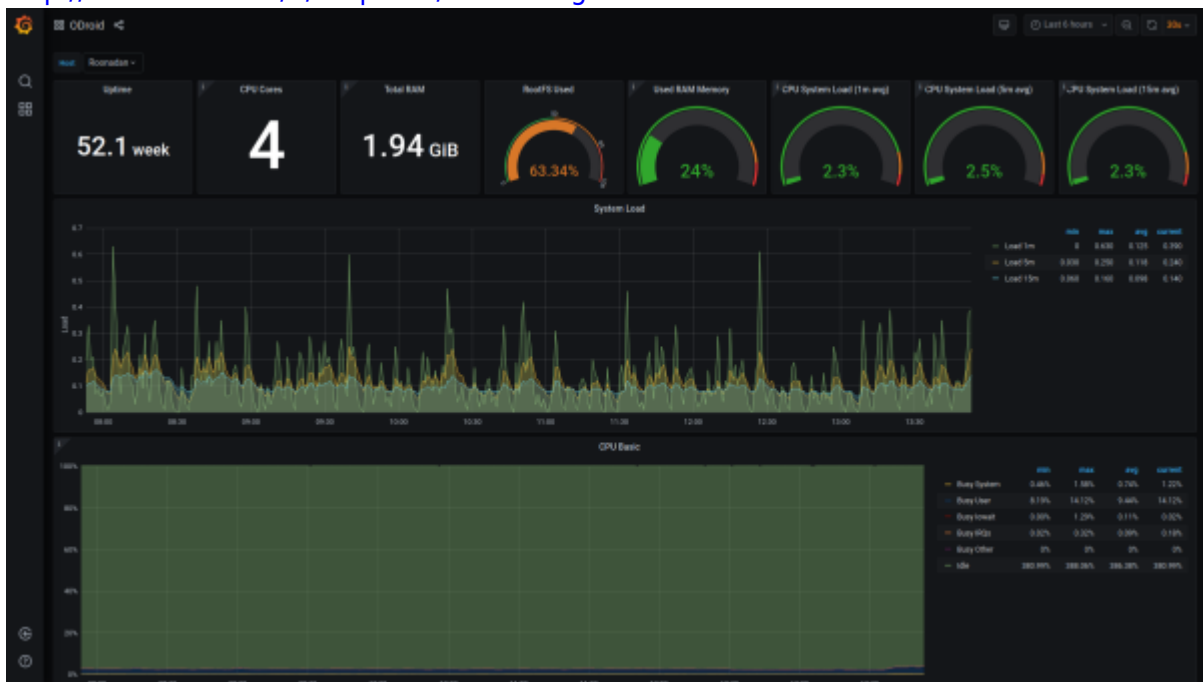

ODroid

- <http://roonadan.lan/d/tl2qaTEiz/odroid?orgId=1&refresh=30s>
- <http://192.168.1.189/d/tl2qaTEiz/odroid?orgId=1&refresh=30s>