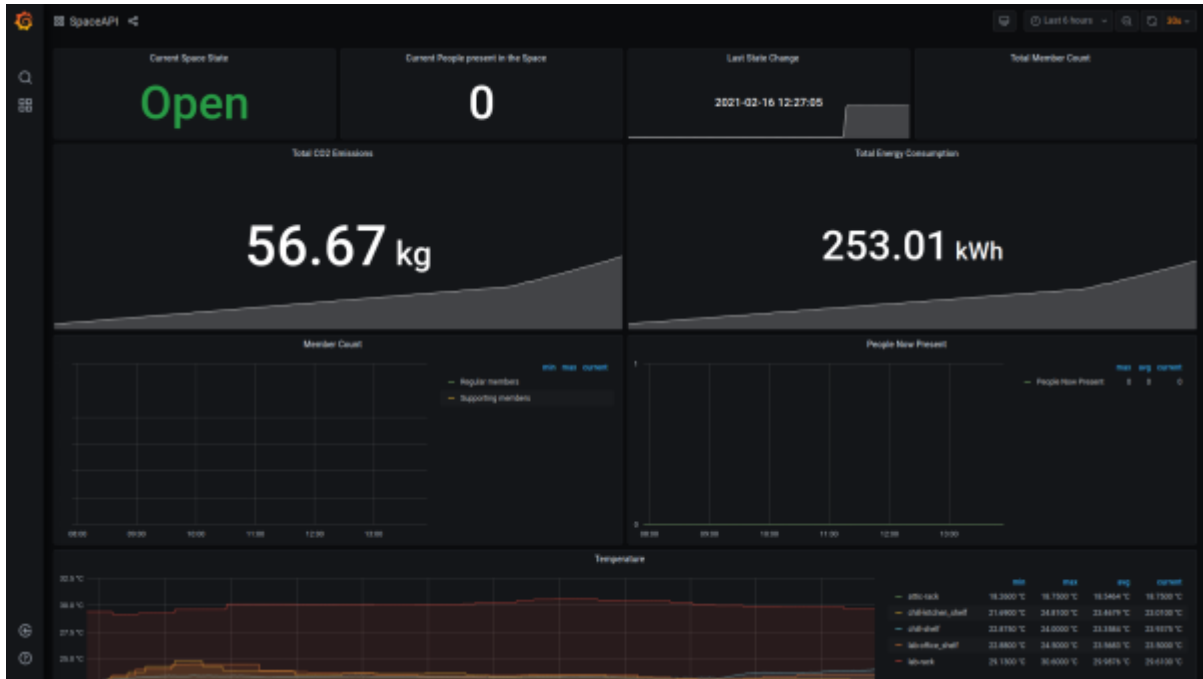

From: <https://wiki.c3l.lu/> - Chaos Computer Club Lëtzebuerg

Permanent link: <https://wiki.c3l.lu/doku.php?id=chaosstuff:infrastructure:network:grafana&rev=1613485861>

Last update: 2021/02/16 15:31