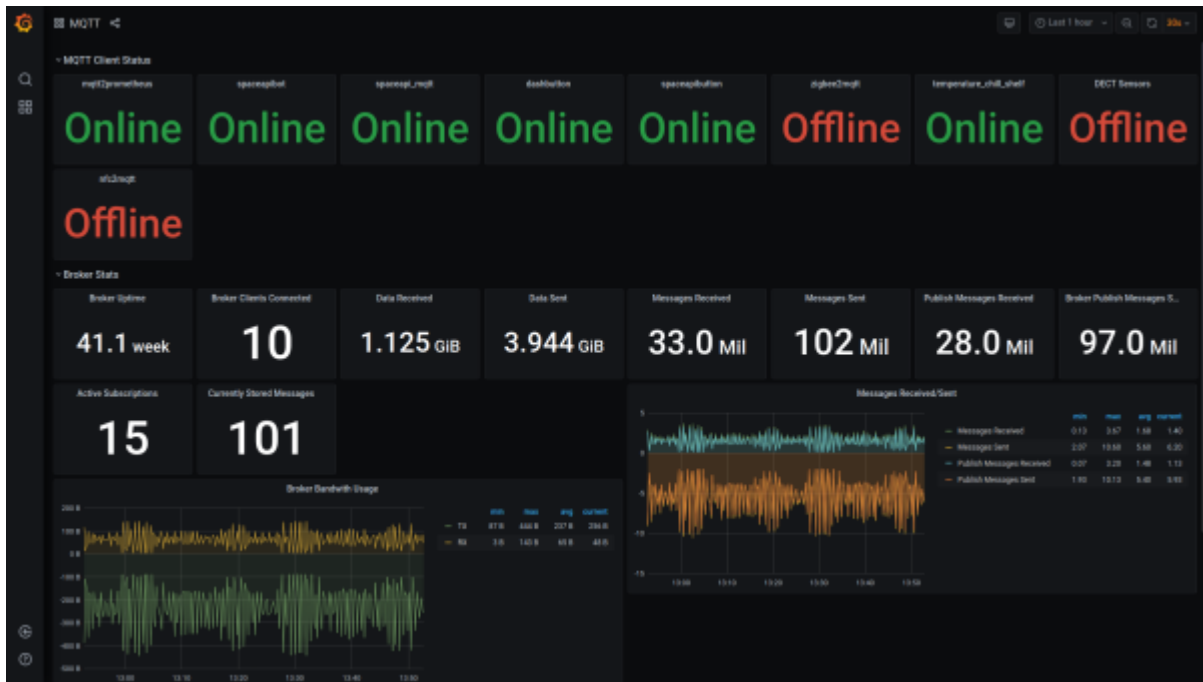

ODroid

- <http://roonadan.lan/d/tl2qaTEiz/odroid?orgId=1&refresh=30s>
- <http://192.168.1.189/d/tl2qaTEiz/odroid?orgId=1&refresh=30s>

SpaceAPI

- <http://roonadan.lan/d/OsA71lsiz/spaceapi?orgId=1&refresh=30s>
- <http://192.168.1.189/d/OsA71lsiz/spaceapi?orgId=1&refresh=30s>