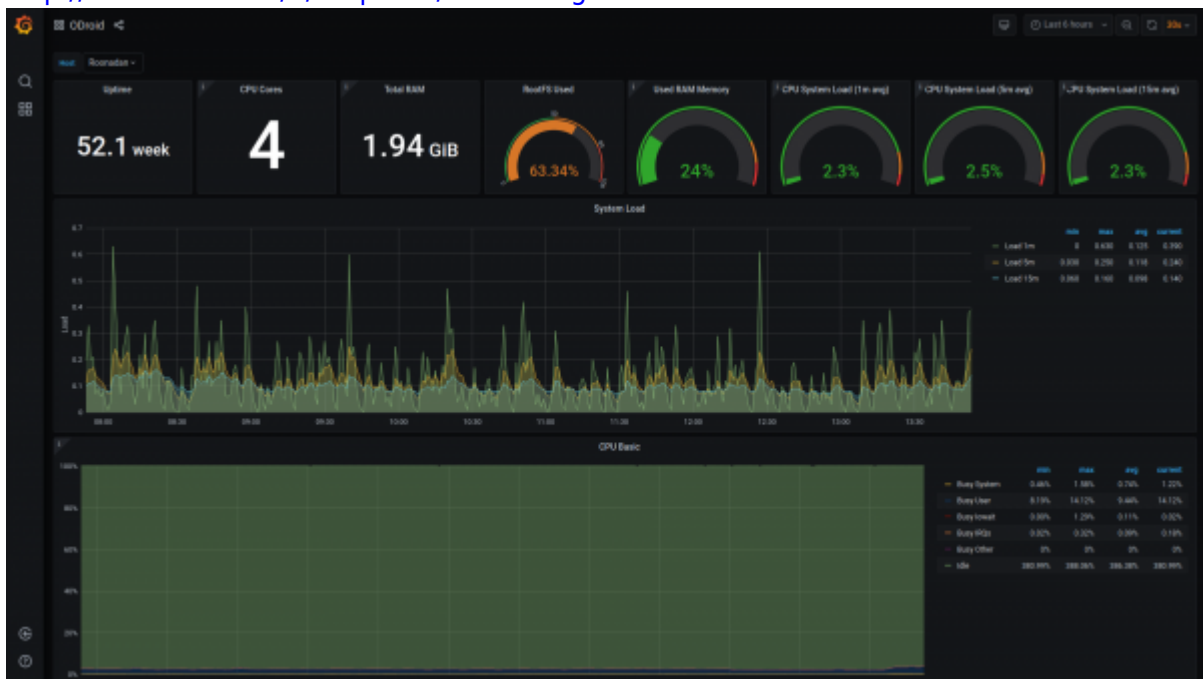

ODroid

- <http://roonadan.lan/d/tl2qaTEiz/odroid?orgId=1&refresh=30s>
- <http://192.168.1.189/d/tl2qaTEiz/odroid?orgId=1&refresh=30s>