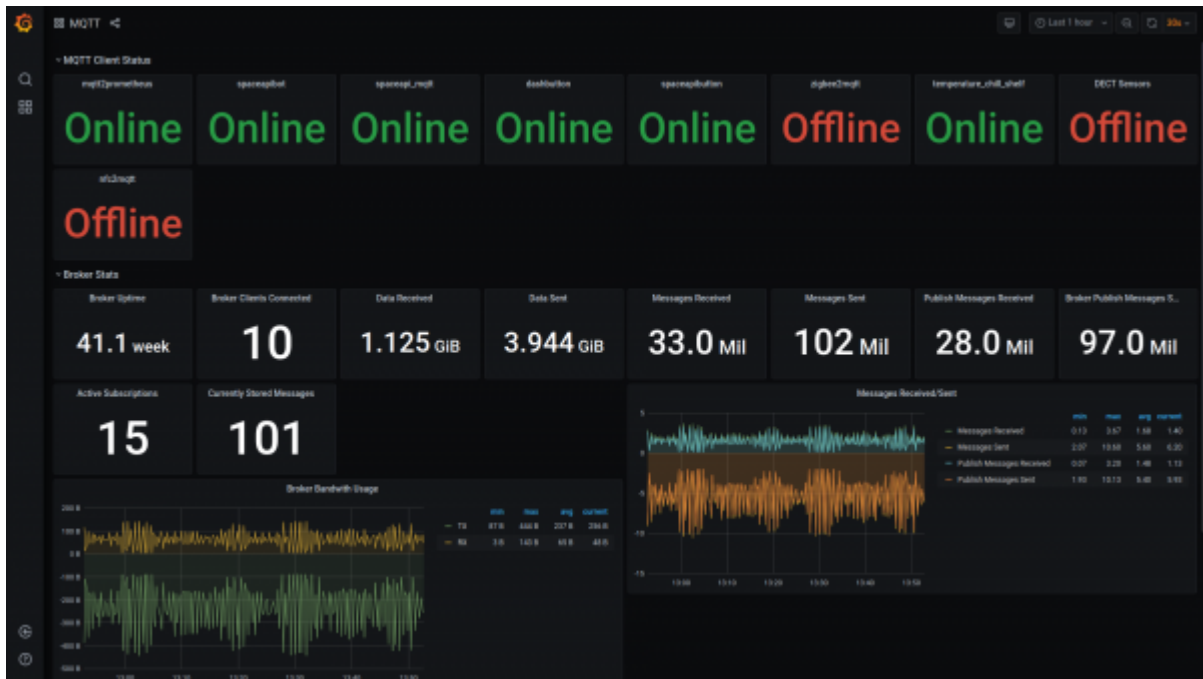

ODroid

- <http://roonadan.lan/d/tl2qaTEiz/odroid?orgId=1&refresh=30s>
- <http://192.168.1.189/d/tl2qaTEiz/odroid?orgId=1&refresh=30s>

SpaceAPI

- <http://roonadan.lan/d/OsA71lsiz/spaceapi?orgId=1&refresh=30s>
- <http://192.168.1.189/d/OsA71lsiz/spaceapi?orgId=1&refresh=30s>