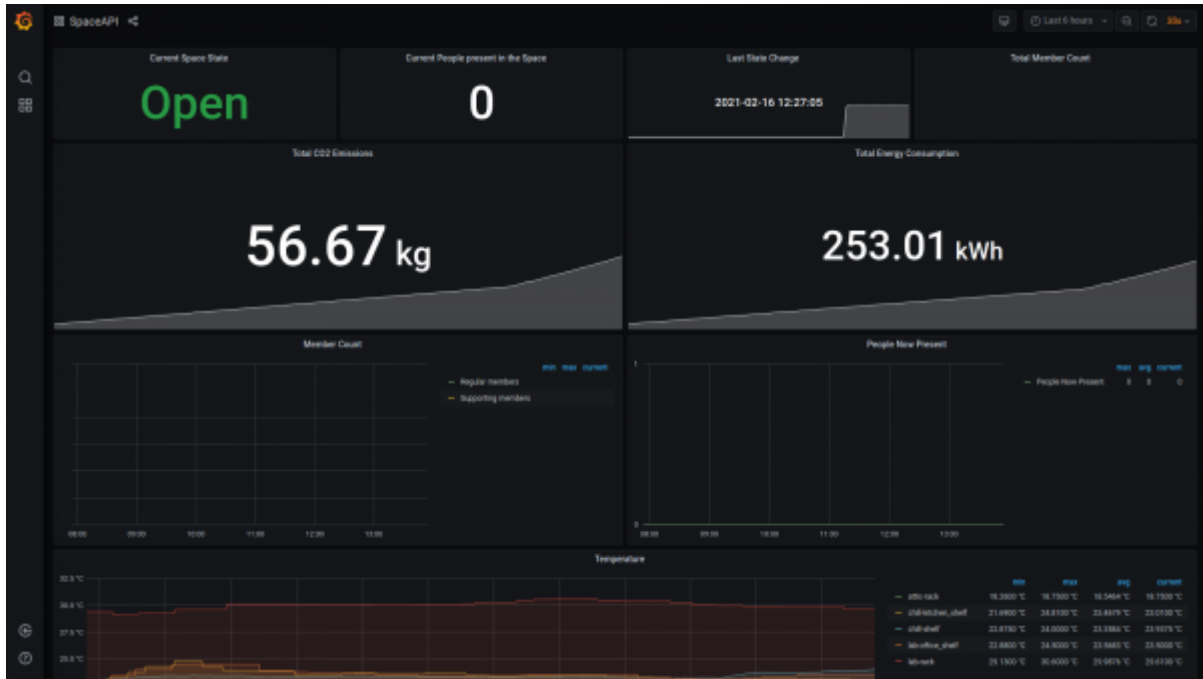

From: <https://wiki.c3l.lu/> - Chaos Computer Club Lëtzebuerg

Permanent link: <https://wiki.c3l.lu/doku.php?id=chaosstuff:infrastructure:network:grafana>

Last update: 2021/02/16 15:31