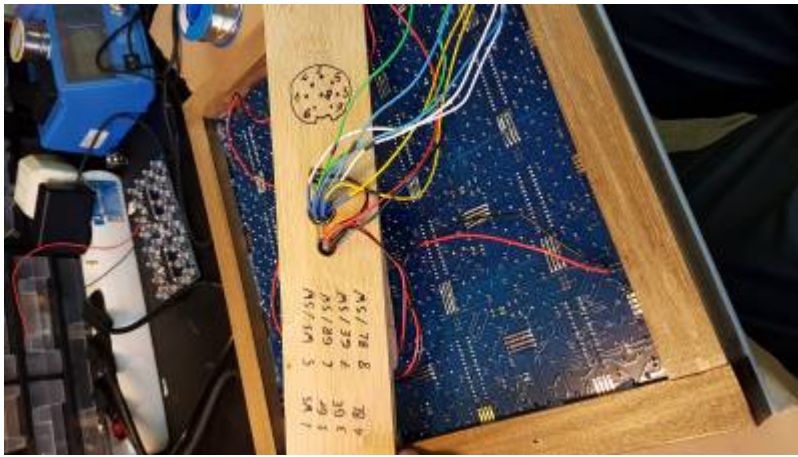

Game of Life

Name	Game of Life
Description	Game of Life cluster
Status	Running
Contact	orimpe
Participants:	metalgamer

We use 16 [Adafruit Game of Life's](#) and High Power LED's and connect each other Panel, so we get a huge Game of Life with different colors. It's not the perfect because its really expensive by using the soldering kits ...

Here on the right is a finish panel (with orange LED's) an the first pieces of the second panel (with blue LED's) →

Partlist

- [Adafruit Game of Life](#)
- [8PIN DIN connector](#)
- [LED 5mm klar orange 2500mcd](#)
- 25mm x 25mm Wood
- 335mm x 335mm x 5mm [Acrylglas](#)

How is the wiring

From:
<https://wiki.c3l.lu/> - **Chaos Computer Club Lëtzebuerg**

Permanent link:
https://wiki.c3l.lu/doku.php?id=projects:hardware:decoration:game_of_life

Last update: **2019/02/02 10:00**